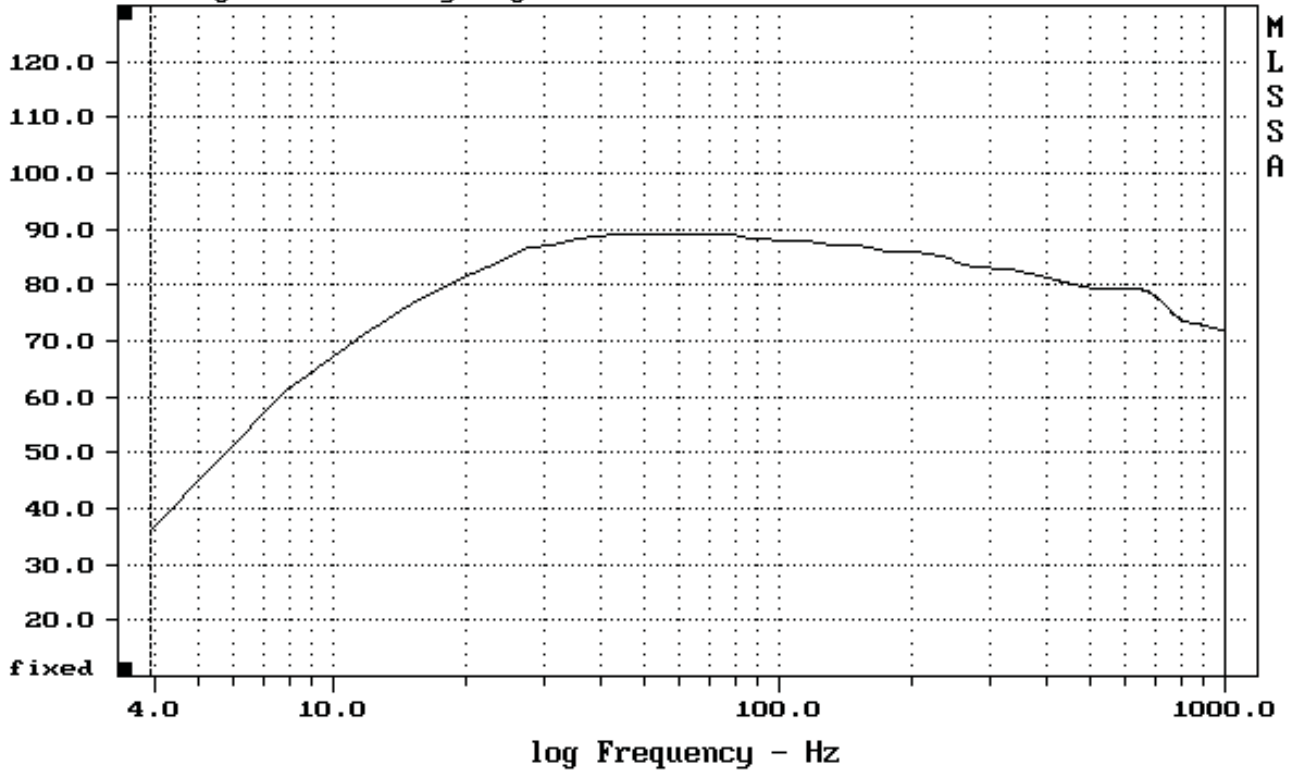

File: C:\MLSSA\SUBTHX\SUB12.FRQ 6-19-2001 3:09 PM (equalized)
Voltage Sensitivity Mag - dB SPL/100mV (0.20 oct)

CURSOR: y = 71.7472 x = 1003.9063 (257)

SUB12 2 METER GROUND PLANE SUB DIRECT IN

7-26-2001 6:23 PM